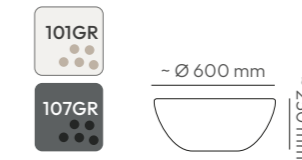

MOLTA collection

TMBR40

TMBR40M

TMG40

TMG40M

TMV40

TMBS40

TMBO60

101GR

sand

107GR

graphite

colors collection

ETHICK