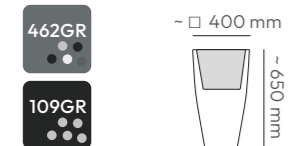

TM40

MOODA square