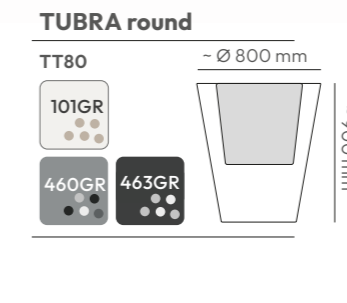

TUBRA collection

ETHICK

101GR
sand

colors collection