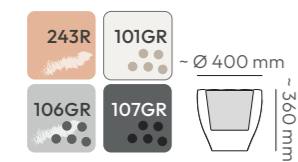

RONA round

TR40