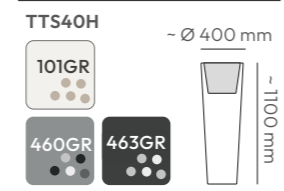

TUBRA round slim high