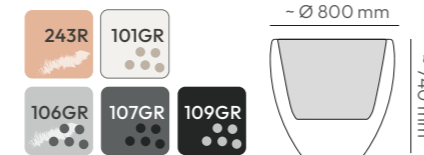

CANO collection

CANO

TCA40

CANO

TCA60

CANO

TCA80

CANO

TCA100

CANO high

TCA40H

243R

terracotta

101GR

sand

106GR

concrete gray

107GR

graphite

109GR

charcoal

colors collection

ETHICK