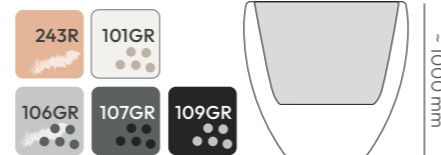

CANO

TCA100